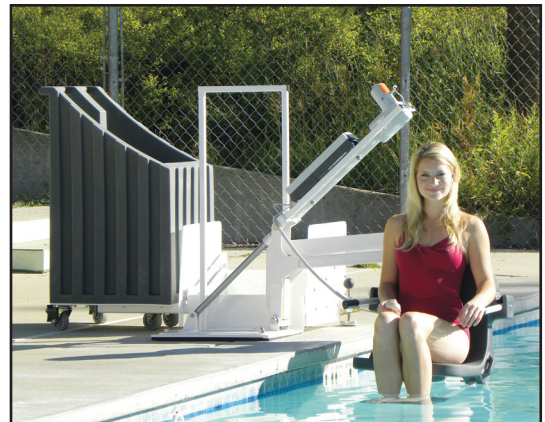

A Registered ISO 9001
Laboratory

The Patriot Portable Pro Pool™ Lift is the first completely portable aquatic lift that is **independently verified to meet ADA guidelines** and capable of lifting a 450lb* (204kg) load.

This lift requires no anchors and can easily be removed from poolside when not needed. It features a compact, low profile frame that does not intrude into the pool when not being used. A unique sliding mechanism allows the lift to be transported easily on its cart and then lowered onto the pool deck for use without using any fastening hardware.

Features:

- 450 Pound* (204 kg) weight capacity
- Independent 3rd party verified to meet ADA standards
- Completely portable unit- no anchor required
- Rechargeable battery with wall mount charger
- Adjustable footrest & lap belt
- Dual flip-up armrests
- Simple push button operation
- Limited lifetime structural warranty
- Five year pro-rated electronics warranty

*450 Pound weight capacity for water drafts up to 6”
400 lb. capacity for other applications.

PROUDLY SOLD BY:

Push lift to deck side, set brakes, slide into place and it's ready to use.