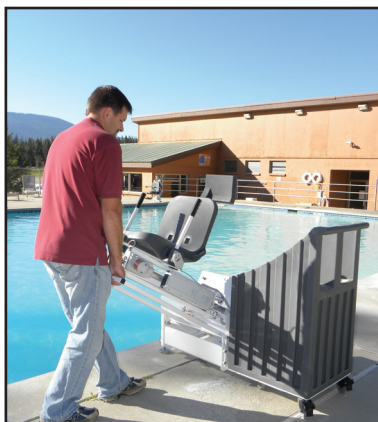

A Registered ISO 9001
Laboratory

The Patriot Portable Pro Pool™ Lift is the first completely portable aquatic lift that is **independently verified to meet ADA guidelines** and capable of lifting a 450lb* (204kg) load.

This lift requires no anchors and can easily be removed from poolside when not needed. It features a compact, low profile frame that does not intrude into the pool when not being used. A unique sliding mechanism allows the lift to be transported easily on its cart and then lowered onto the pool deck for use without using any fastening hardware.

Features:

- 450 Pound* (204 kg) weight capacity
- Independent 3rd party verified to meet ADA standards
- Completely portable unit- no anchor required
- Rechargeable battery with wall mount charger
- Adjustable footrest & lap belt
- Dual flip-up armrests
- Simple push button operation
- Limited lifetime structural warranty
- Five year pro-rated electronics warranty

*450 Pound weight capacity for water drafts up to 6”
400 lb. capacity for other applications.

PROUDLY SOLD BY:

Push lift to deck side, set brakes, slide into place and it's ready to use.